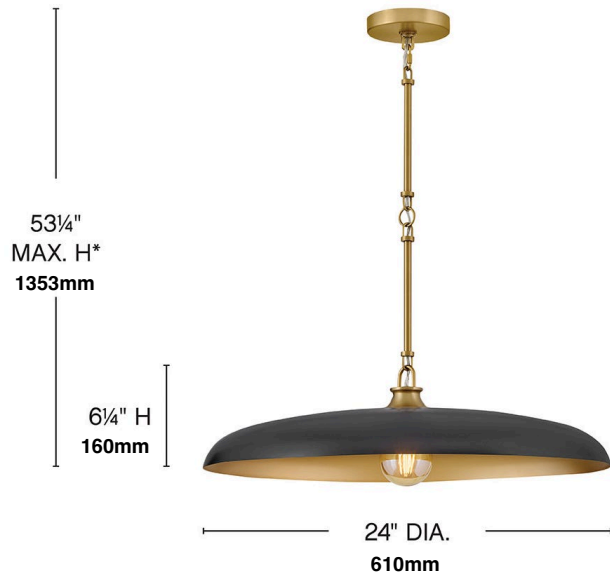

### LARGE DOME CHANDELIER

A sophisticated, transitional accent piece, Sadie features a large yet shallow, saucer-style shade with contrasting interiors. Classic two-tone finishes and decorative chain-linked stems enhance bright yet inviting illumination.

DETAILS	
FINISH:	Lacquered Brass
MATERIAL:	Steel
SLOPE DEGREE:	90
DIMMABLE:	YES - WITH DIMMABLE LAMP (NOT INCLUDED)

DIMENSIONS	
WIDTH:	24" / 610mm
HEIGHT:	6.3" / 160mm
WEIGHT:	7lb / 3.2kg

LIGHT SOURCE	
LIGHT SOURCE:	Socketed
WATTAGE:	1-12w Med. LED, 100w Equiv.
VOLTAGE:	Factory Converted to 240V

MOUNTING	
CANOPY:	5.25" Dia. / 135mm
LEAD WIRE:	1 X 120" / 3050mm
MAX HEIGHT:	53.3" / 1353mm

SHIPPING	
CARTON LENGTH:	27" / 685mm
CARTON WIDTH:	27" / 685mm
CARTON HEIGHT:	8" / 203mm
CARTON WEIGHT:	11" / 280mm

#### PRODUCT DETAILS:

- Can be hung on a sloped ceiling
- Dry Rated
- Merging the best of traditional and modern elements with a sophisticated and streamlined look
- Includes (5) 7" / 178mm stems to customize hanging height